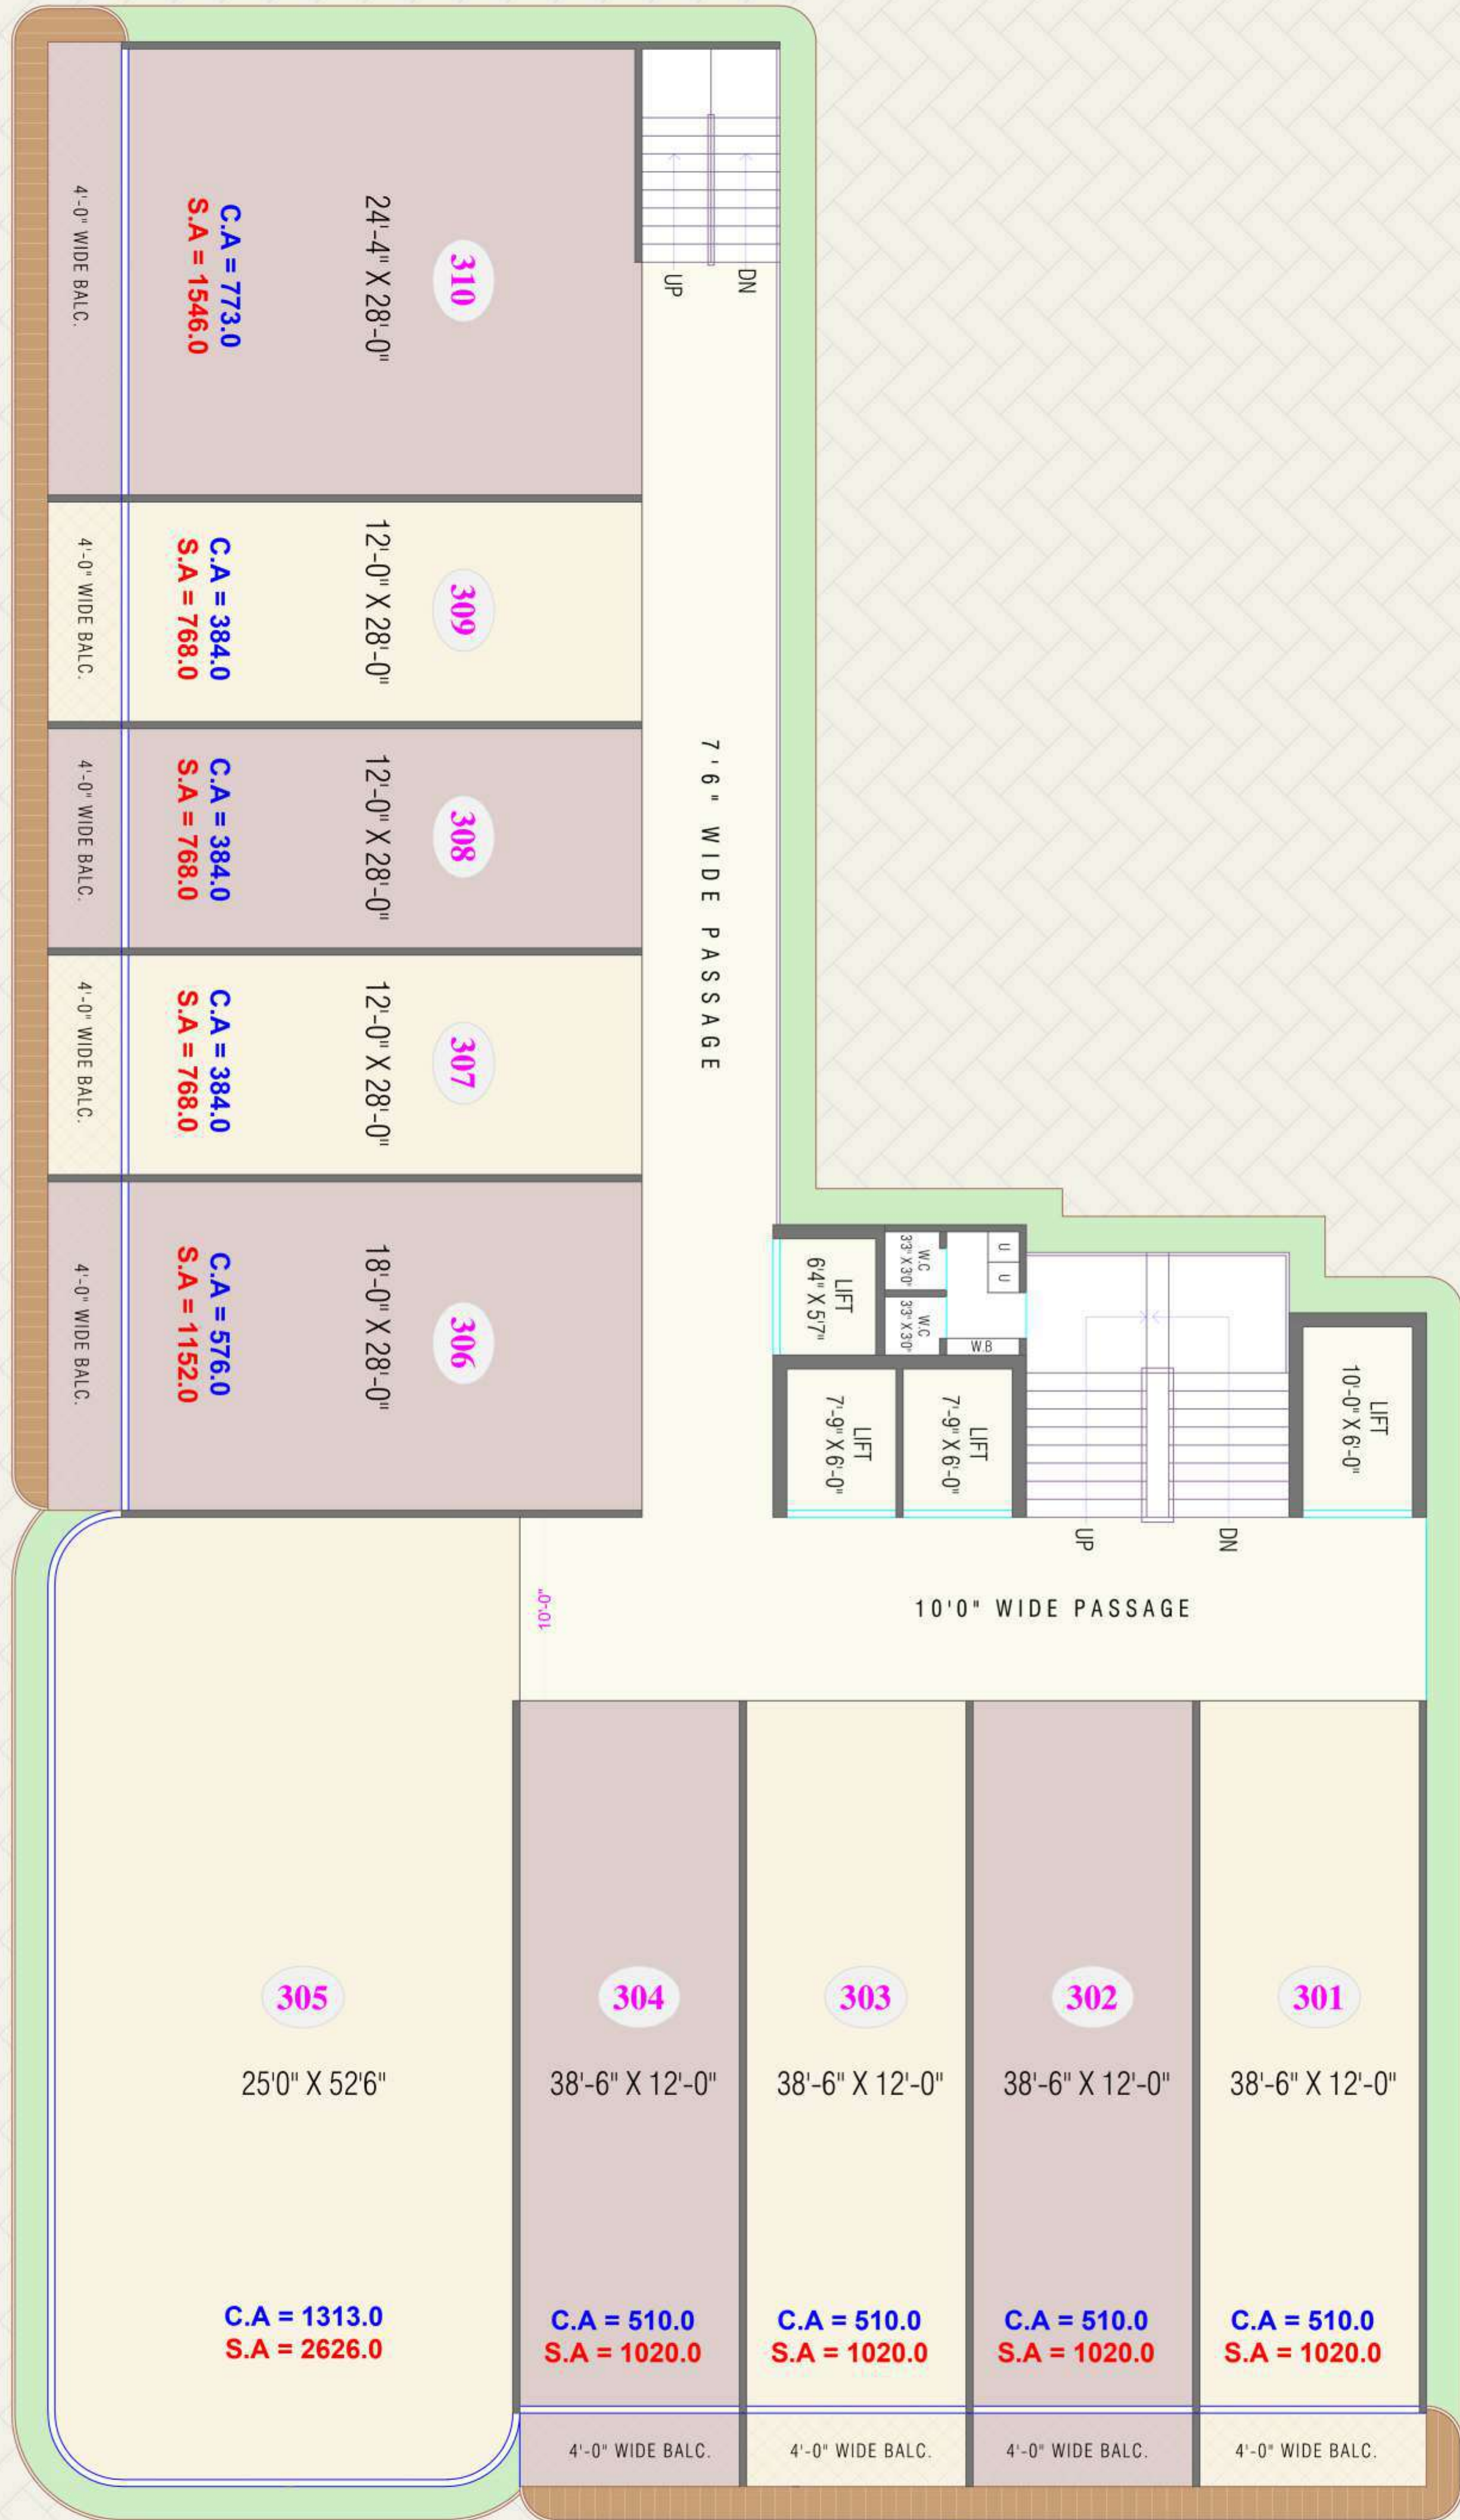

# વેદાન્ત Square

Showroom

Commercial

IT Park

18.0 M.T. WIDE ROAD

ENTRY & EXIT FOR RAMP

ENTRY & EXIT FOR FOYER

5'-0" WIDE OTTA

5'-0" WIDE OTTA

5'-0" WIDE OTTA

36.0 M.T. WIDE ROAD

18.0 M.T. WIDE ROAD

36.0 M.T. WIDE ROAD

18.0 M.T. WIDE ROAD

36.0 M.T. WIDE ROAD

18.0 M.T. WIDE ROAD

36.0 M.T. WIDE ROAD

18.0 M.T. WIDE ROAD

36.0 M.T. WIDE ROAD

18.0 M.T. WIDE ROAD

36.0 M.T. WIDE ROAD

Showroom Commercial IT Park

18.0 M.T. WIDE ROAD

36.0 M.T. WIDE ROAD

18.0 M.T. WIDE ROAD

36.0 M.T. WIDE ROAD

18.0 M.T. WIDE ROAD

36.0 M.T. WIDE ROAD

18.0 M.T. WIDE ROAD

36.0 M.T. WIDE ROAD

Showroom Commercial IT Park

18.0 M.T. WIDE ROAD