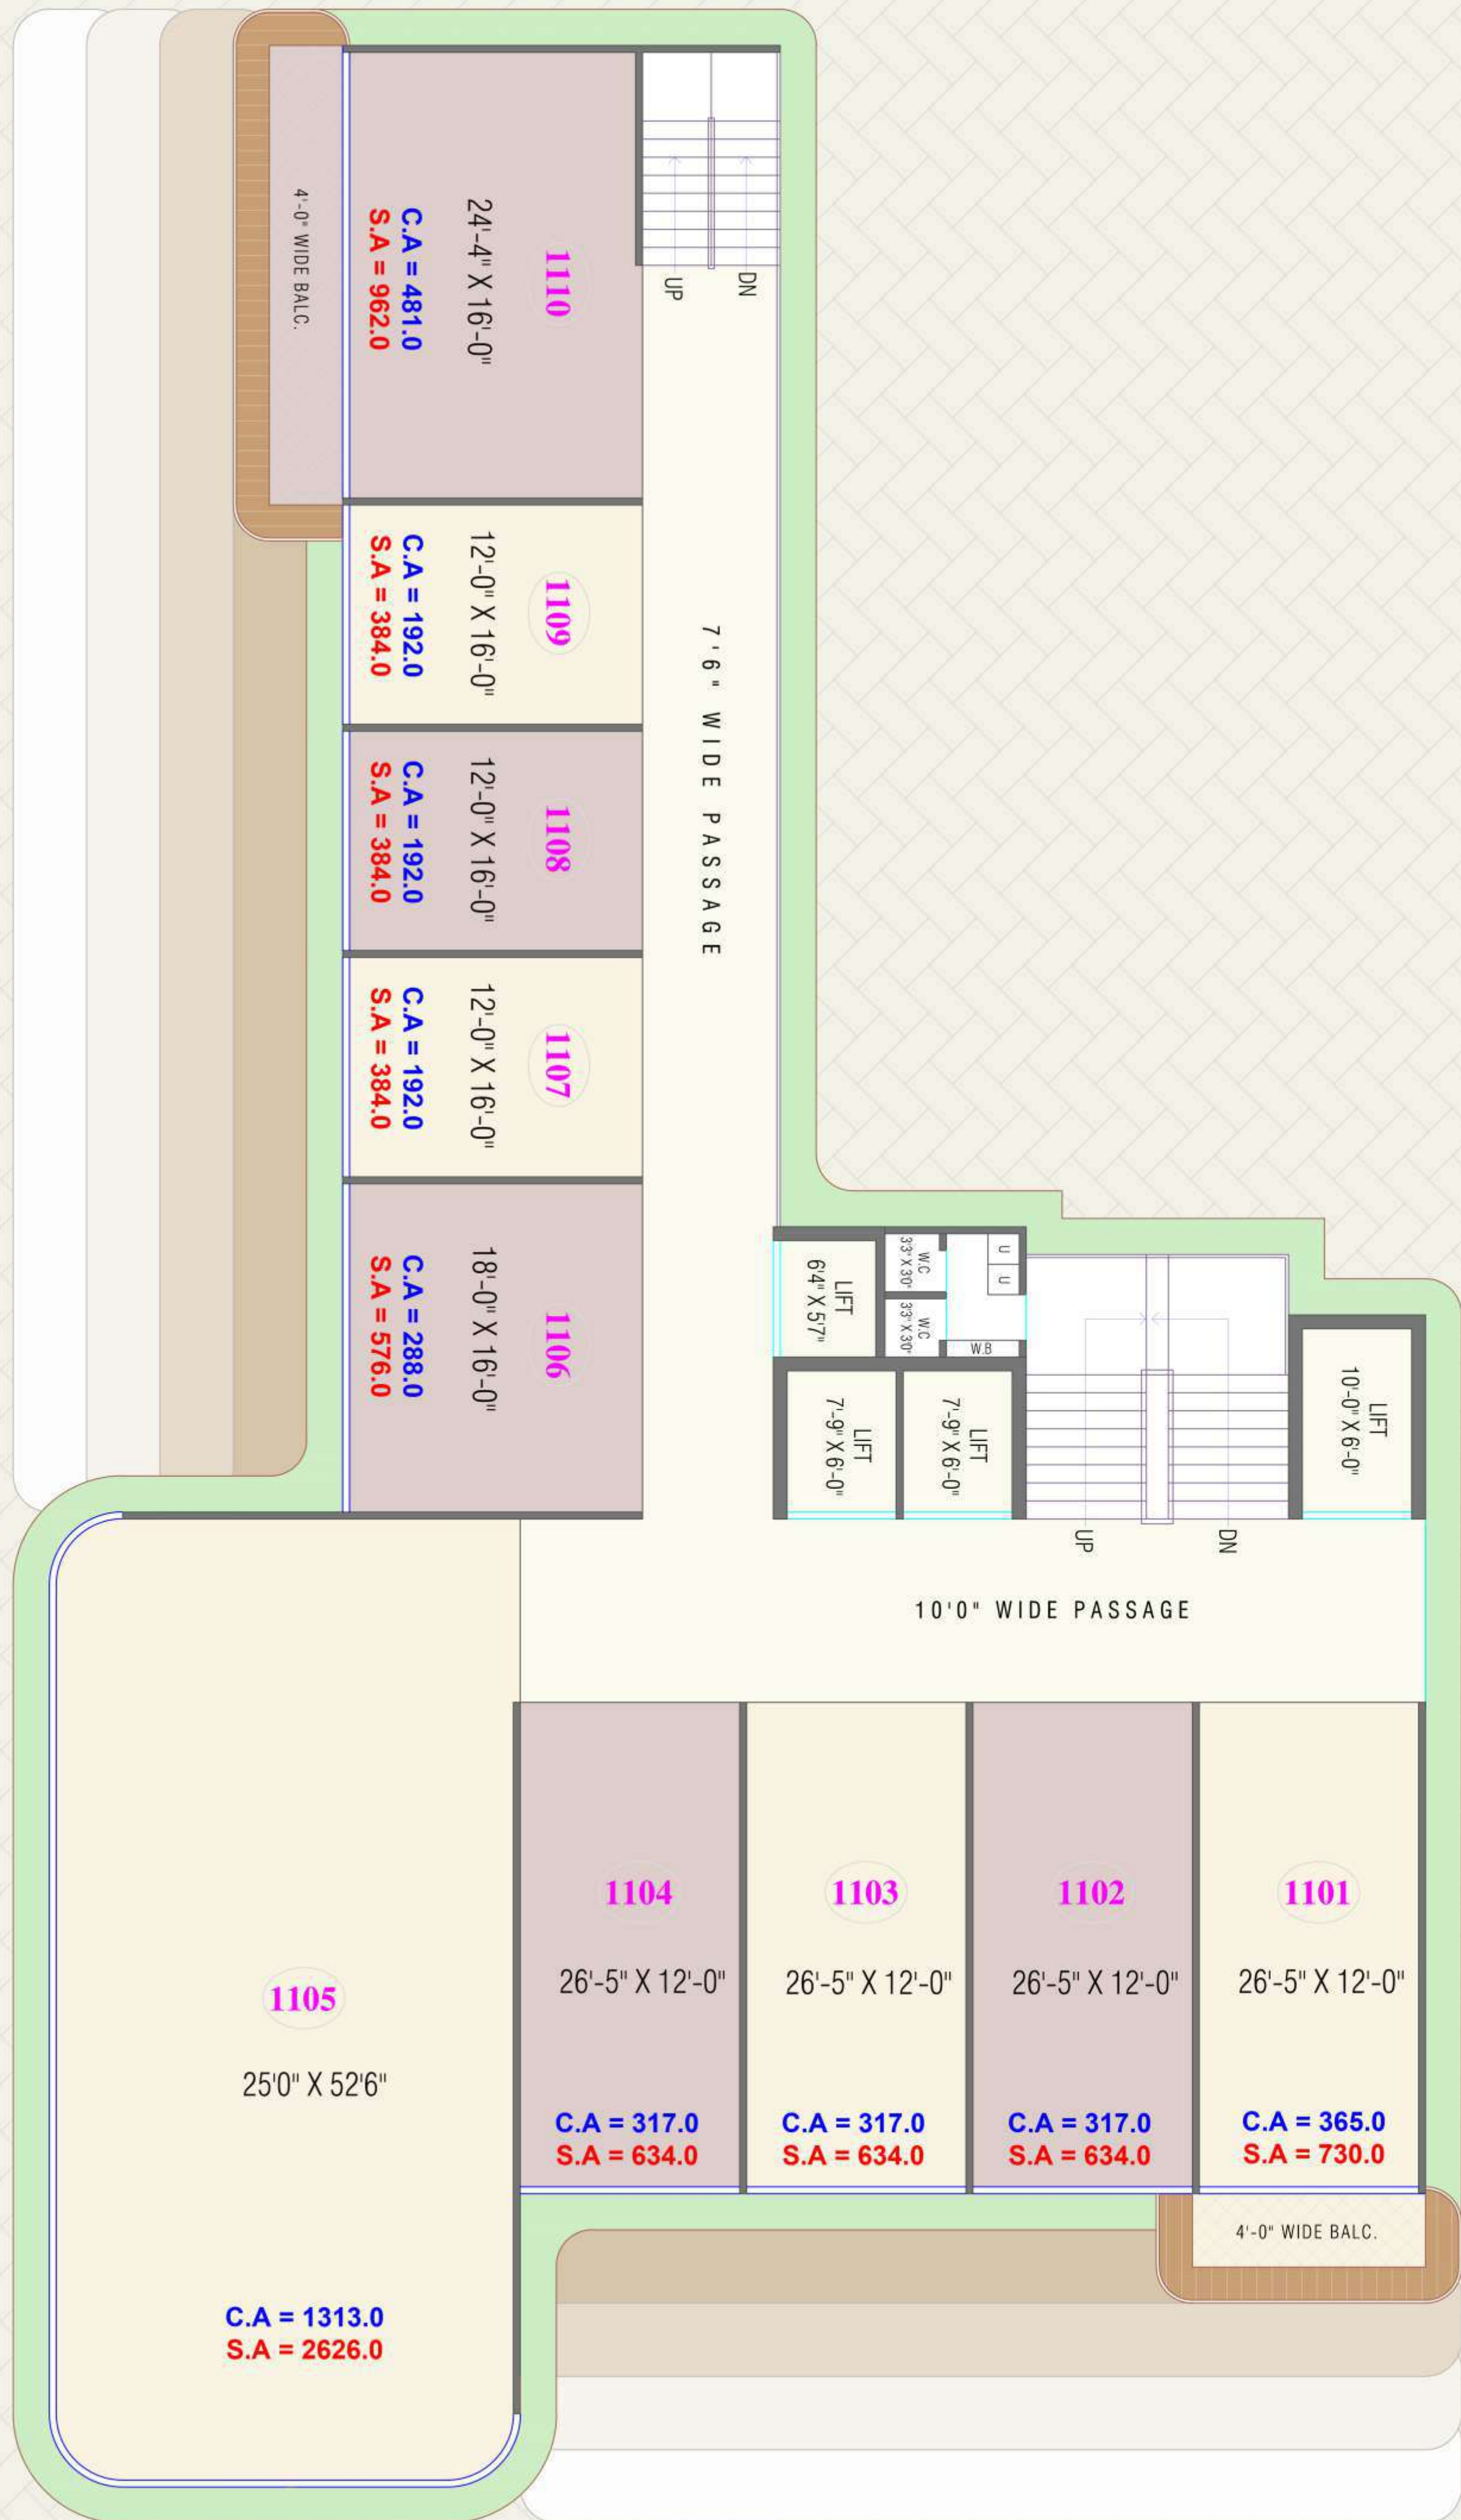

# વેદાન્ત Square

Showroom

Commercial

IT Park

18.0 M.T. WIDE ROAD

ENTRY & EXIT FOR RAMP

ENTRY & EXIT FOR FOYER

5'-0" WIDE OTTA

5'-0" WIDE OTTA

5'-0" WIDE OTTA

36.0 M.T. WIDE ROAD

18.0 M.T. WIDE ROAD

36.0 M.T. WIDE ROAD

18.0 M.T. WIDE ROAD

36.0 M.T. WIDE ROAD

18.0 M.T. WIDE ROAD

18.0 M.T. WIDE ROAD

36.0 M.T. WIDE ROAD

18.0 M.T. WIDE ROAD

36.0 M.T. WIDE ROAD

18.0 M.T. WIDE ROAD

36.0 M.T. WIDE ROAD

Showroom Commercial IT Park

18.0 M.T. WIDE ROAD

36.0 M.T. WIDE ROAD

18.0 M.T. WIDE ROAD

36.0 M.T. WIDE ROAD

Showroom

Commercial

IT Park

18.0 M.T. WIDE ROAD

36.0 M.T. WIDE ROAD