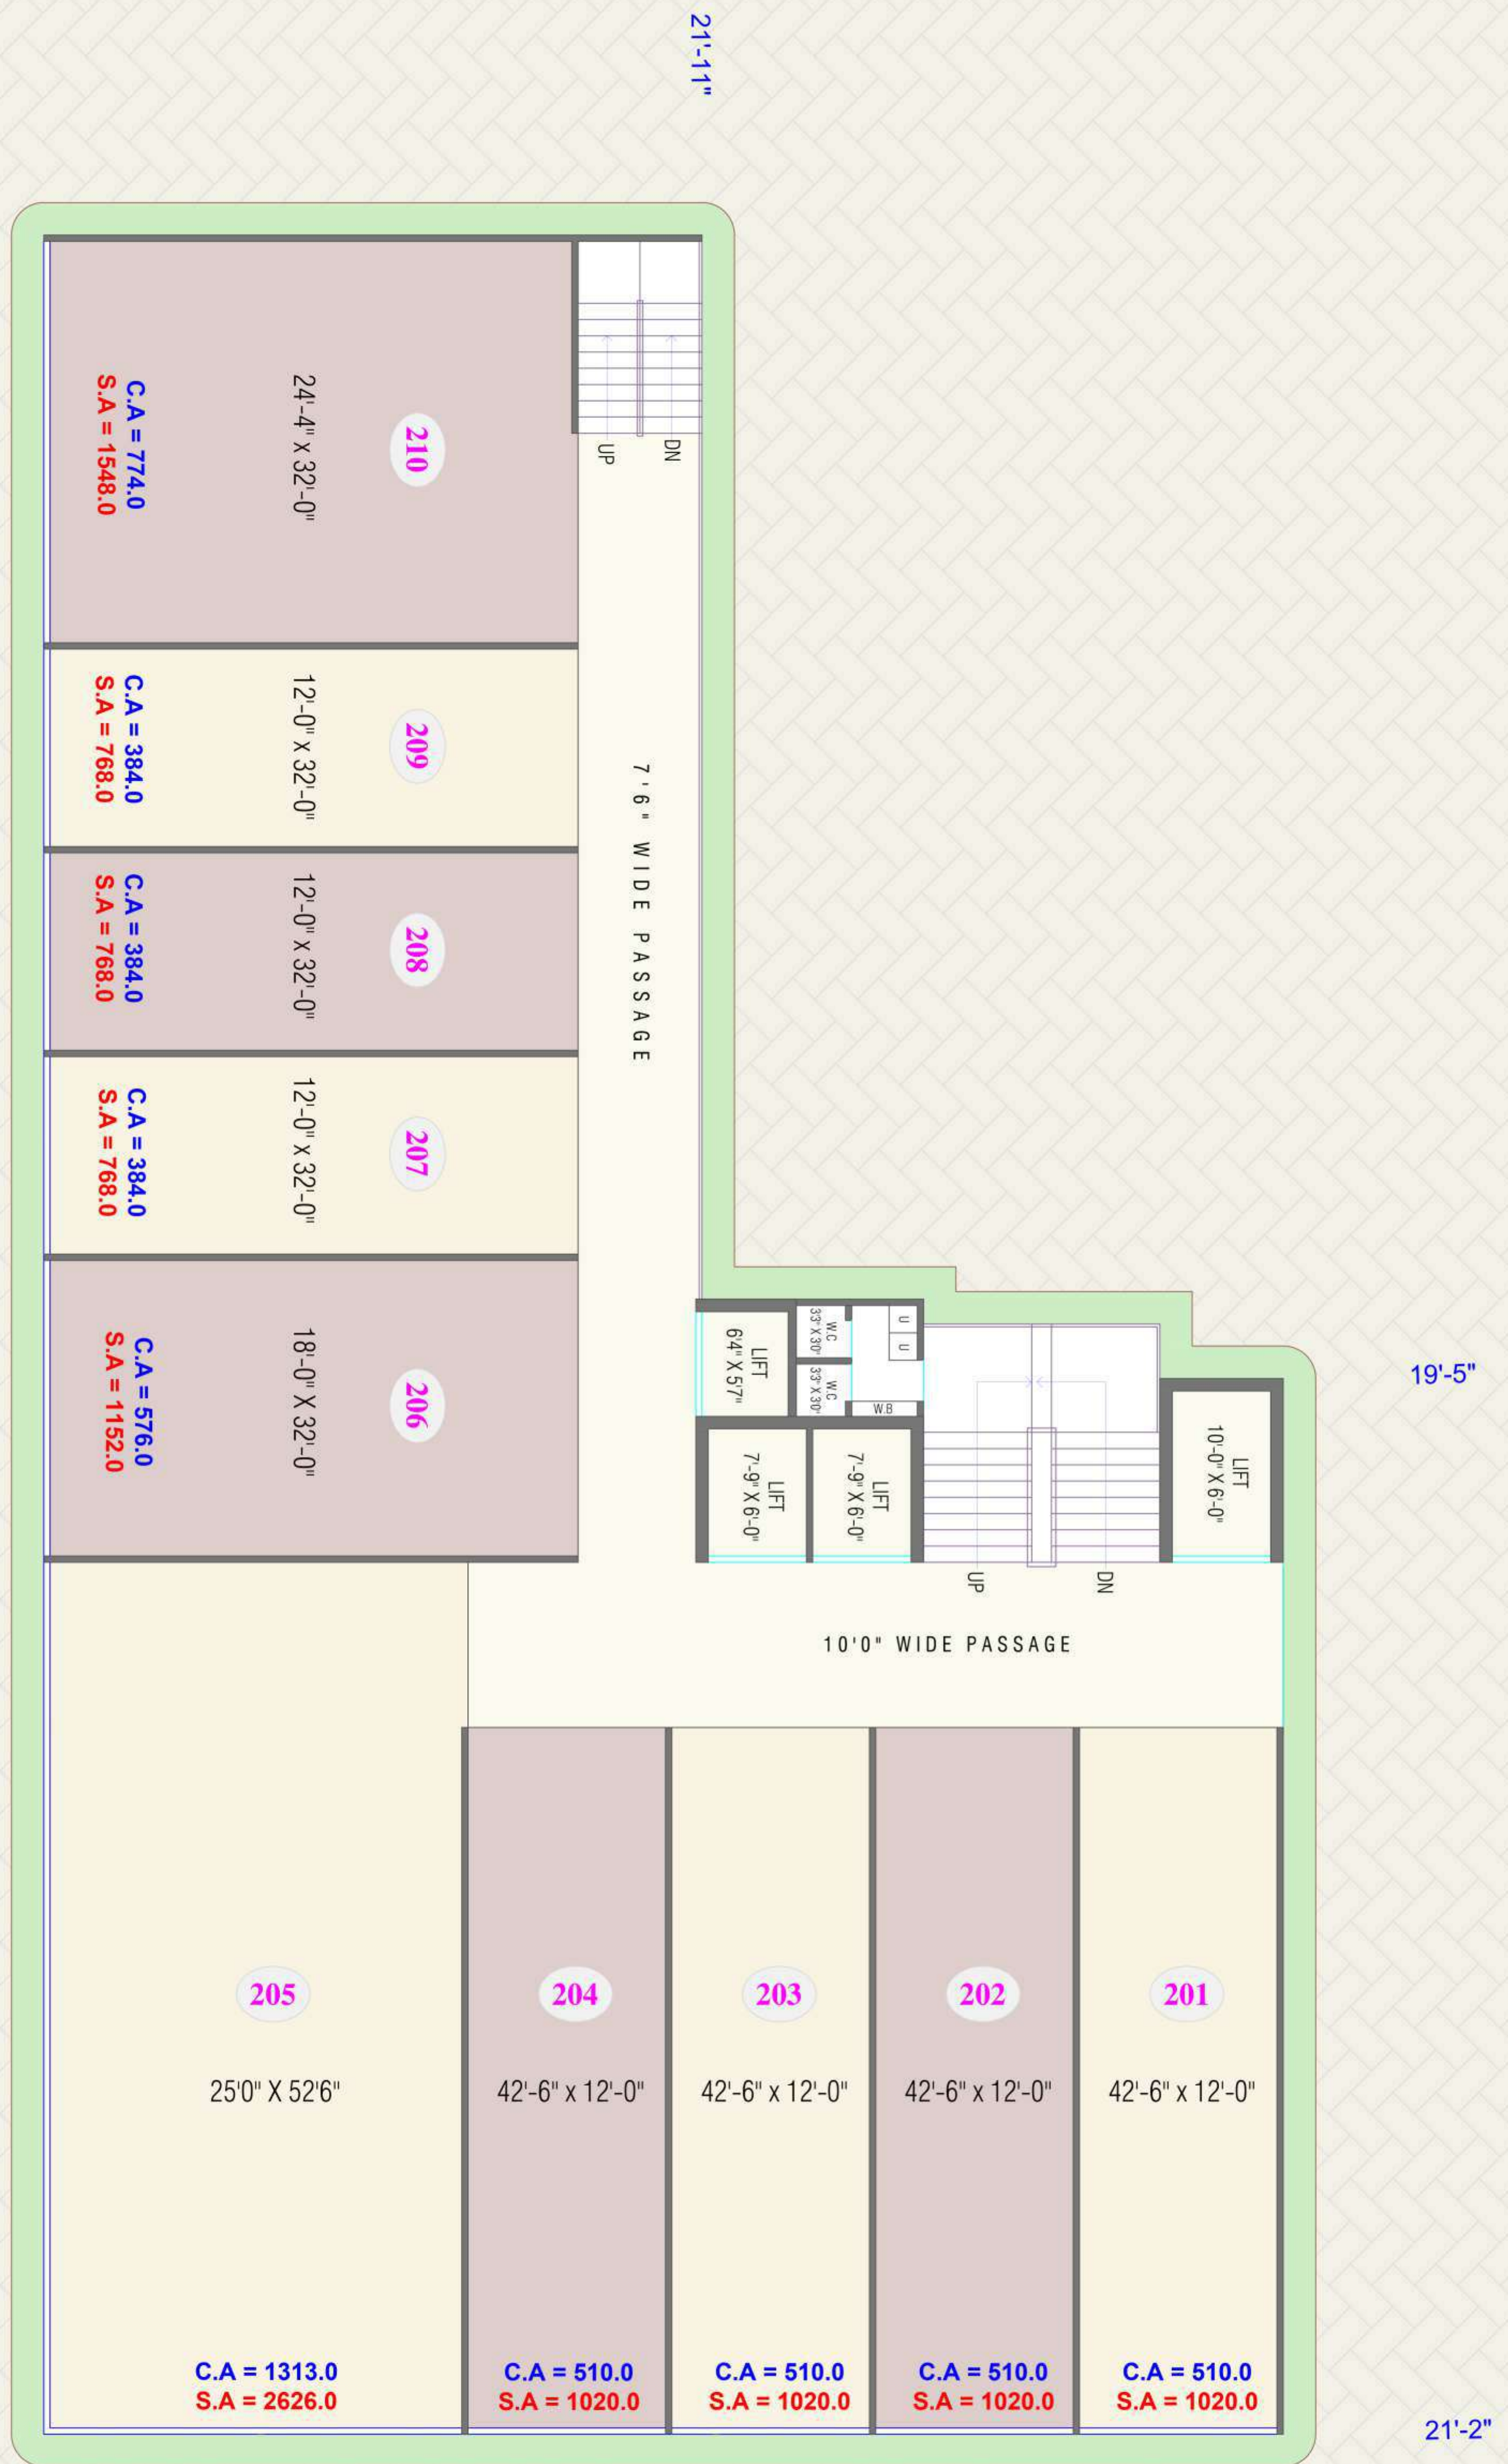

# વેદાન્ત Square

Showroom

Commercial

IT Park

18.0 M.T. WIDE ROAD

ENTRY & EXIT FOR RAMP

ENTRY & EXIT FOR FOYER

5'-0" WIDE OTTA

5'-0" WIDE OTTA

5'-0" WIDE OTTA

36.0 M.T. WIDE ROAD

18.0 M.T. WIDE ROAD

36.0 M.T. WIDE ROAD

18.0 M.T. WIDE ROAD

36.0 M.T. WIDE ROAD

18.0 M.T. WIDE ROAD

36.0 M.T. WIDE ROAD

18.0 M.T. WIDE ROAD

36.0 M.T. WIDE ROAD

18.0 M.T. WIDE ROAD

36.0 M.T. WIDE ROAD

Showroom Commercial IT Park

18.0 M.T. WIDE ROAD

36.0 M.T. WIDE ROAD

18.0 M.T. WIDE ROAD

36.0 M.T. WIDE ROAD

18.0 M.T. WIDE ROAD

36.0 M.T. WIDE ROAD

18.0 M.T. WIDE ROAD

36.0 M.T. WIDE ROAD

Showroom Commercial IT Park

18.0 M.T. WIDE ROAD