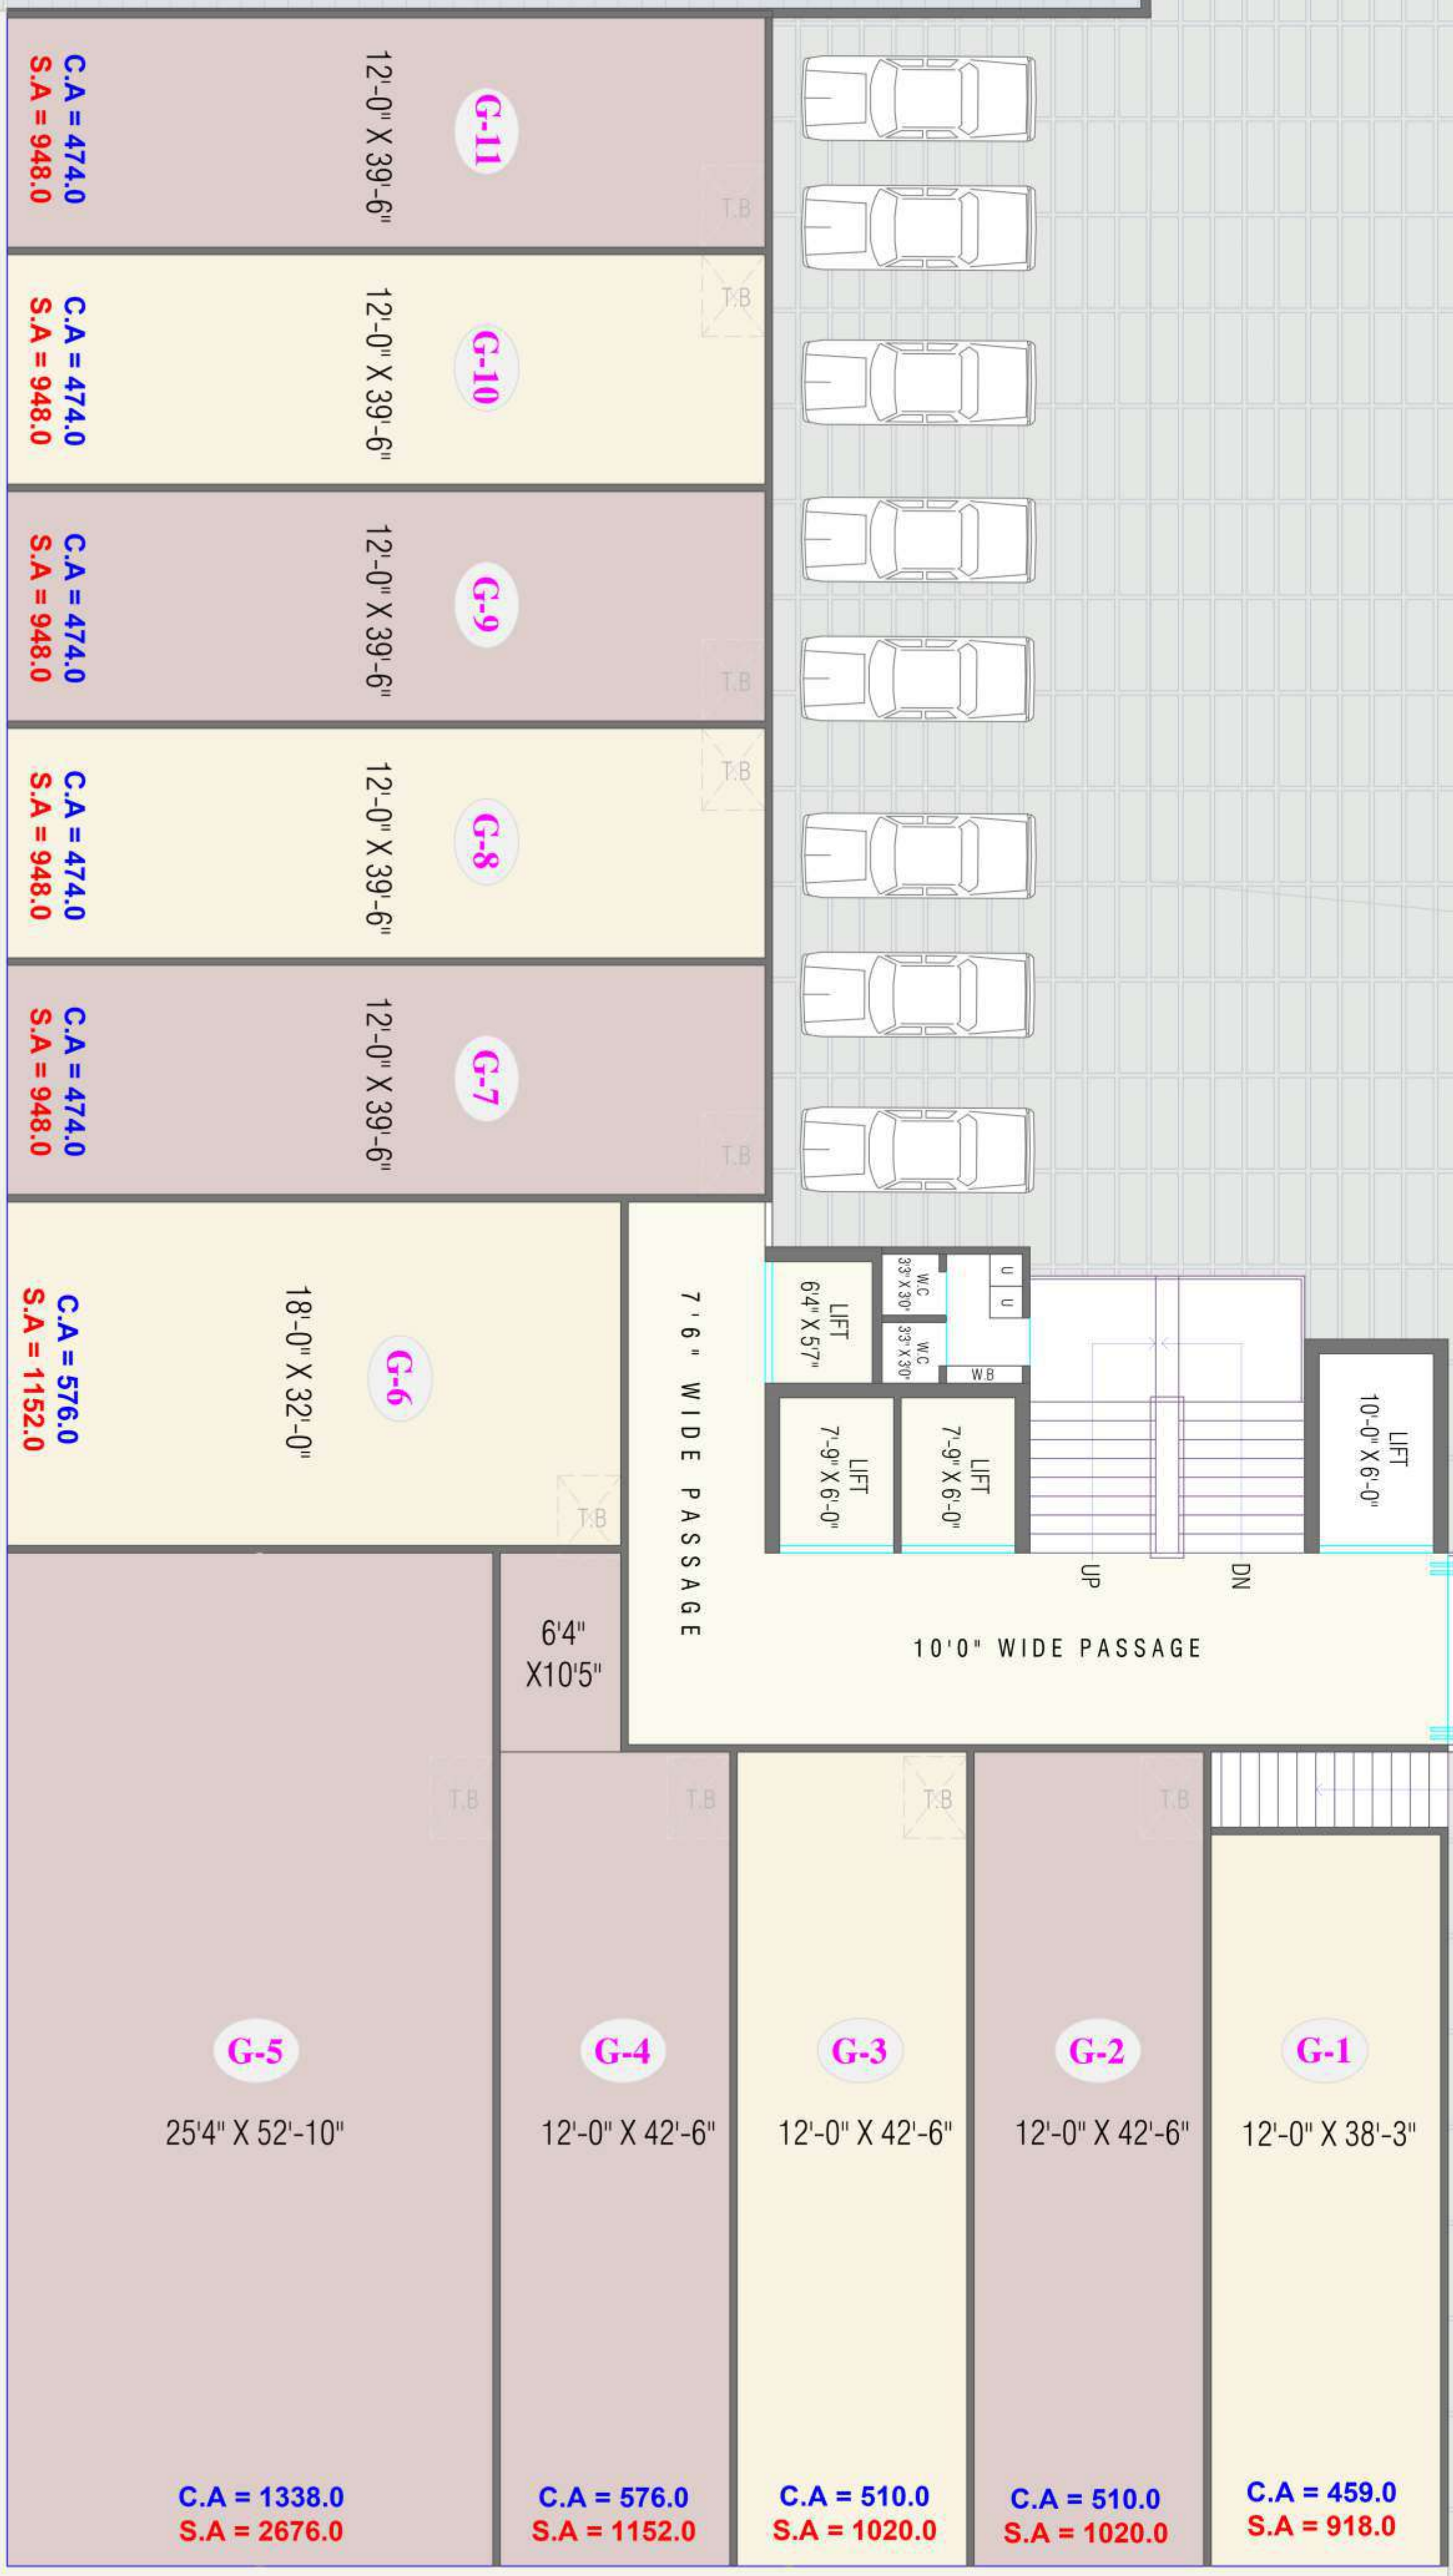

# વેદાન્ત Square

Showroom

Commercial

IT Park

18.0 M.T. WIDE ROAD

ENTRY & EXIT FOR RAMP

ENTRY & EXIT FOR FOYER

5'-0" WIDE OTTA

5'-0" WIDE OTTA

5'-0" WIDE OTTA

36.0 M.T. WIDE ROAD

18.0 M.T. WIDE ROAD

36.0 M.T. WIDE ROAD

18.0 M.T. WIDE ROAD

36.0 M.T. WIDE ROAD

18.0 M.T. WIDE ROAD

36.0 M.T. WIDE ROAD

18.0 M.T. WIDE ROAD

36.0 M.T. WIDE ROAD

18.0 M.T. WIDE ROAD

36.0 M.T. WIDE ROAD

Showroom Commercial IT Park

18.0 M.T. WIDE ROAD

36.0 M.T. WIDE ROAD