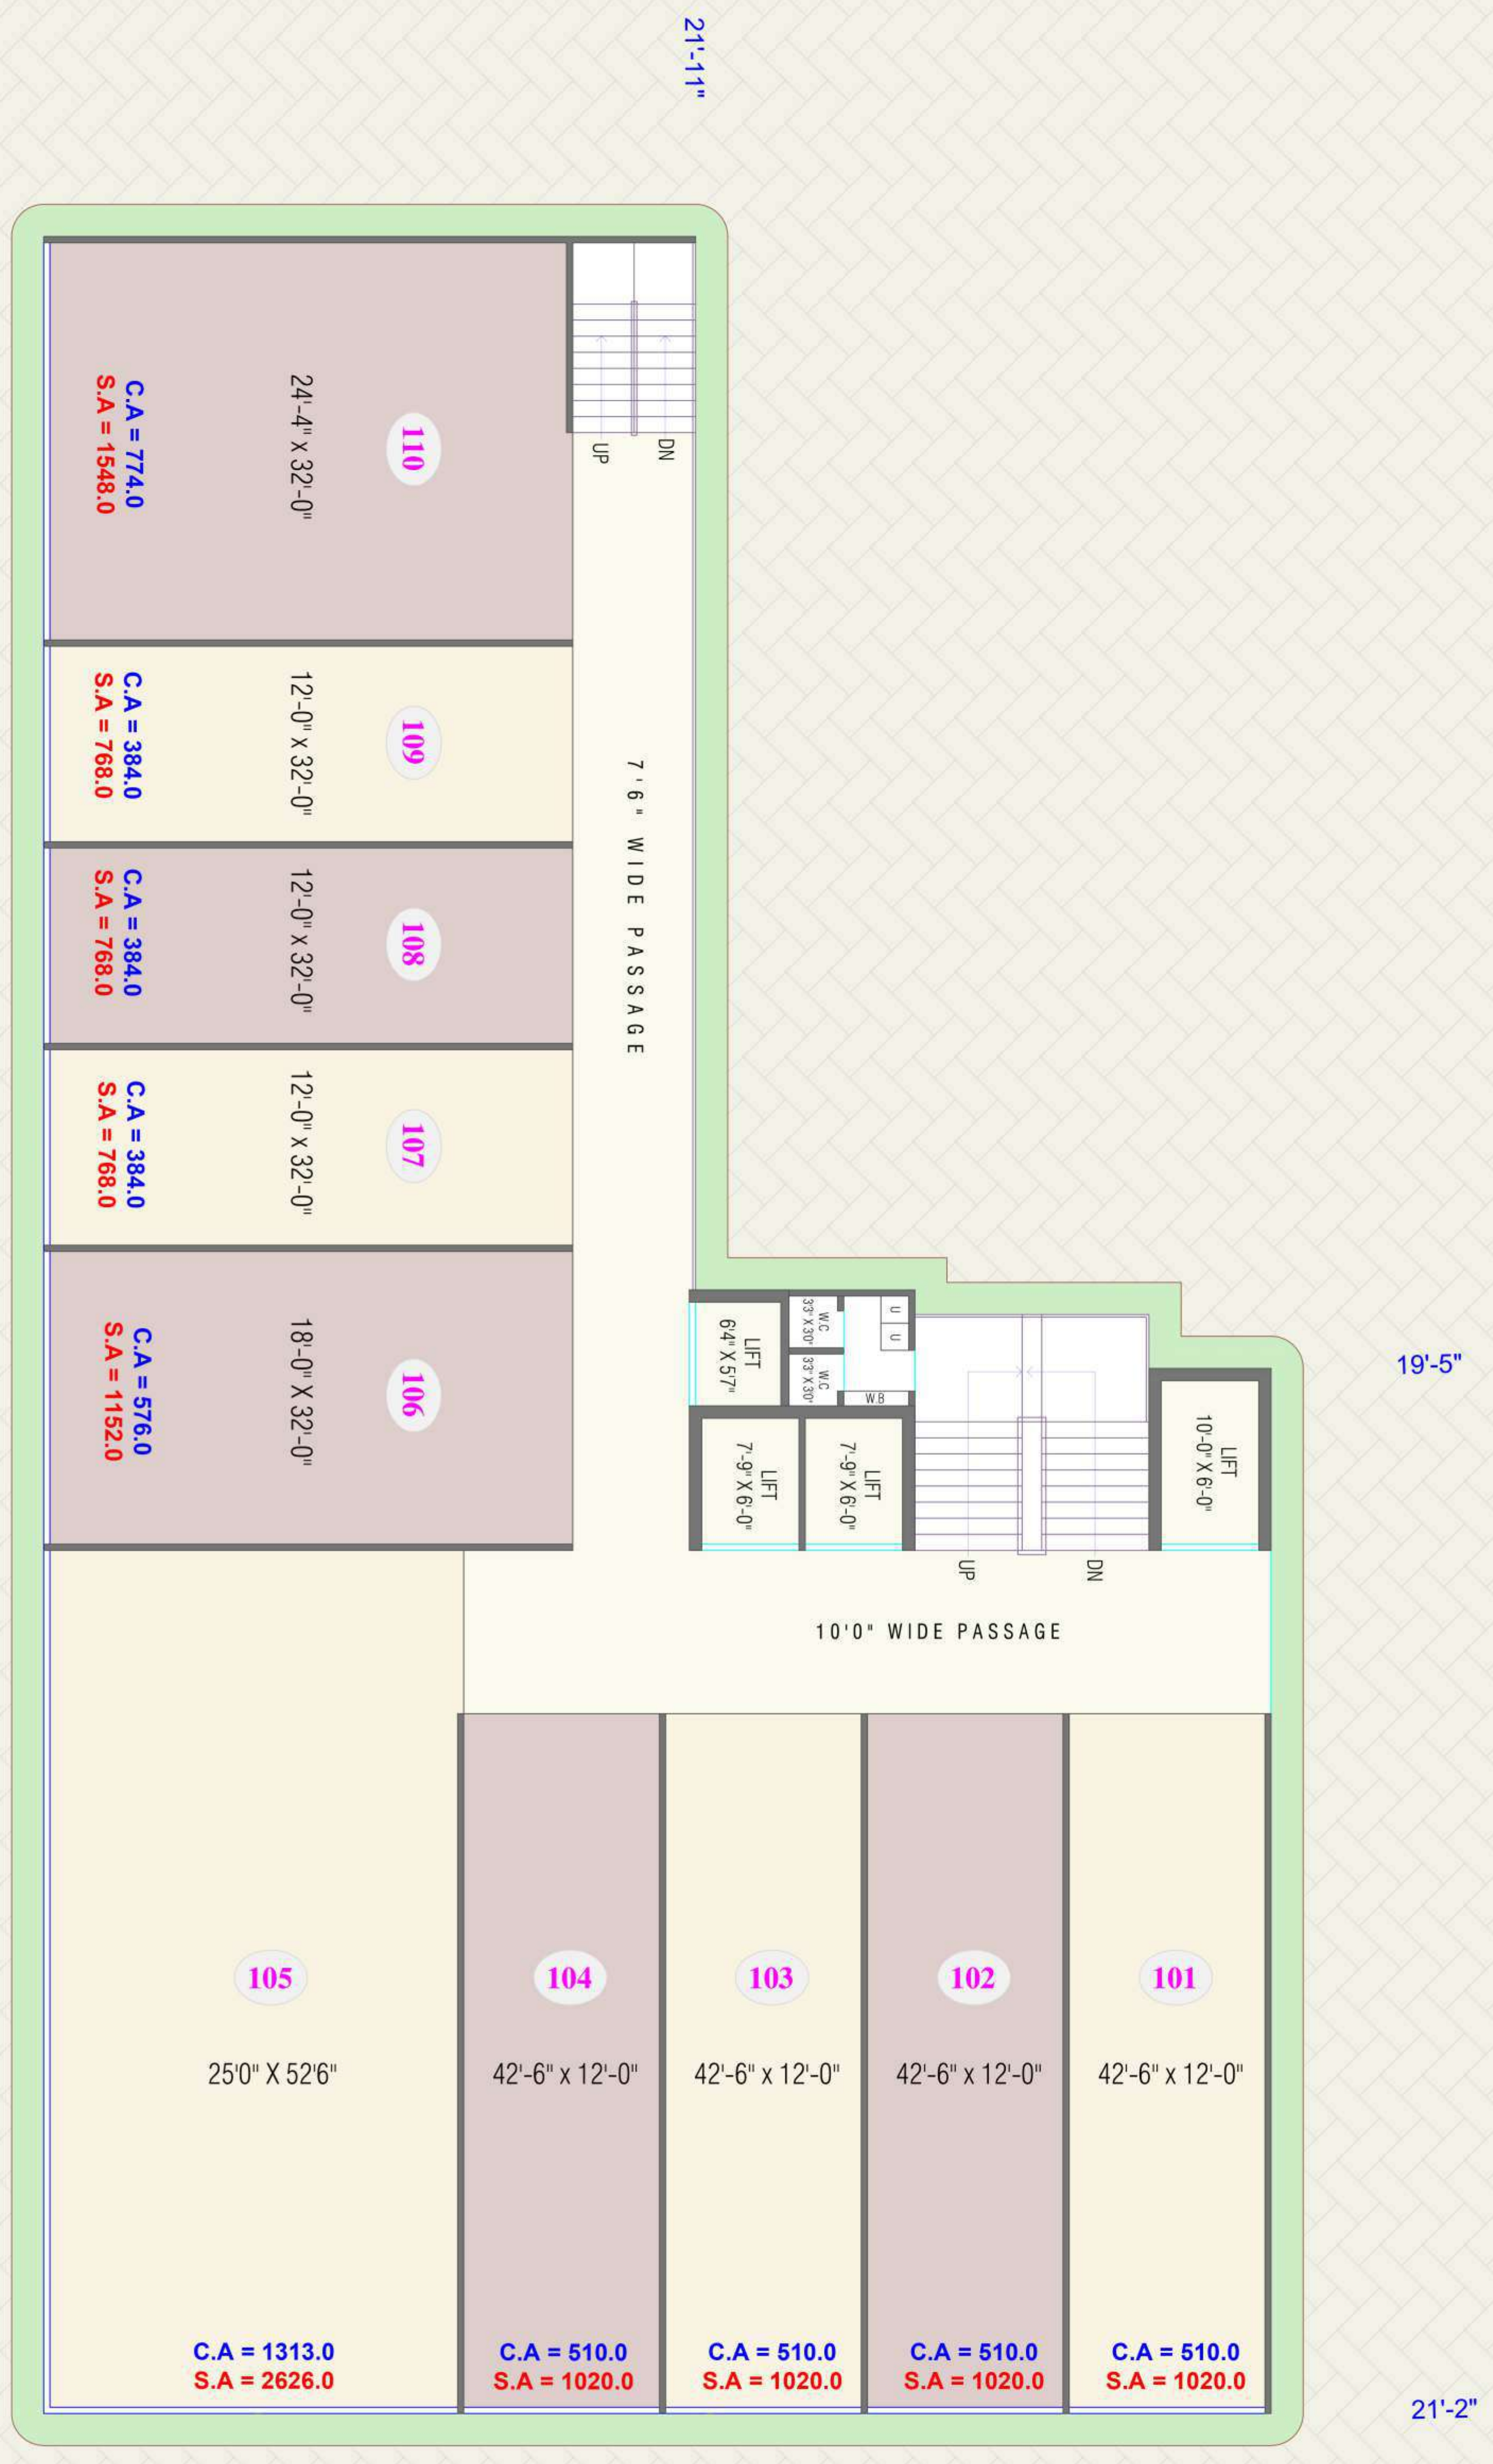

# વેદાન્ત Square

Showroom

Commercial

IT Park

18.0 M.T. WIDE ROAD

ENTRY & EXIT FOR RAMP

ENTRY & EXIT FOR FOYER

5'-0" WIDE OTTA

5'-0" WIDE OTTA

5'-0" WIDE OTTA

36.0 M.T. WIDE ROAD

18.0 M.T. WIDE ROAD

36.0 M.T. WIDE ROAD

18.0 M.T. WIDE ROAD

36.0 M.T. WIDE ROAD

18.0 M.T. WIDE ROAD

36.0 M.T. WIDE ROAD

18.0 M.T. WIDE ROAD

36.0 M.T. WIDE ROAD

18.0 M.T. WIDE ROAD

36.0 M.T. WIDE ROAD

Showroom Commercial IT Park

18.0 M.T. WIDE ROAD

36.0 M.T. WIDE ROAD

18.0 M.T. WIDE ROAD

36.0 M.T. WIDE ROAD

18.0 M.T. WIDE ROAD

36.0 M.T. WIDE ROAD

18.0 M.T. WIDE ROAD

36.0 M.T. WIDE ROAD

Showroom Commercial IT Park

18.0 M.T. WIDE ROAD