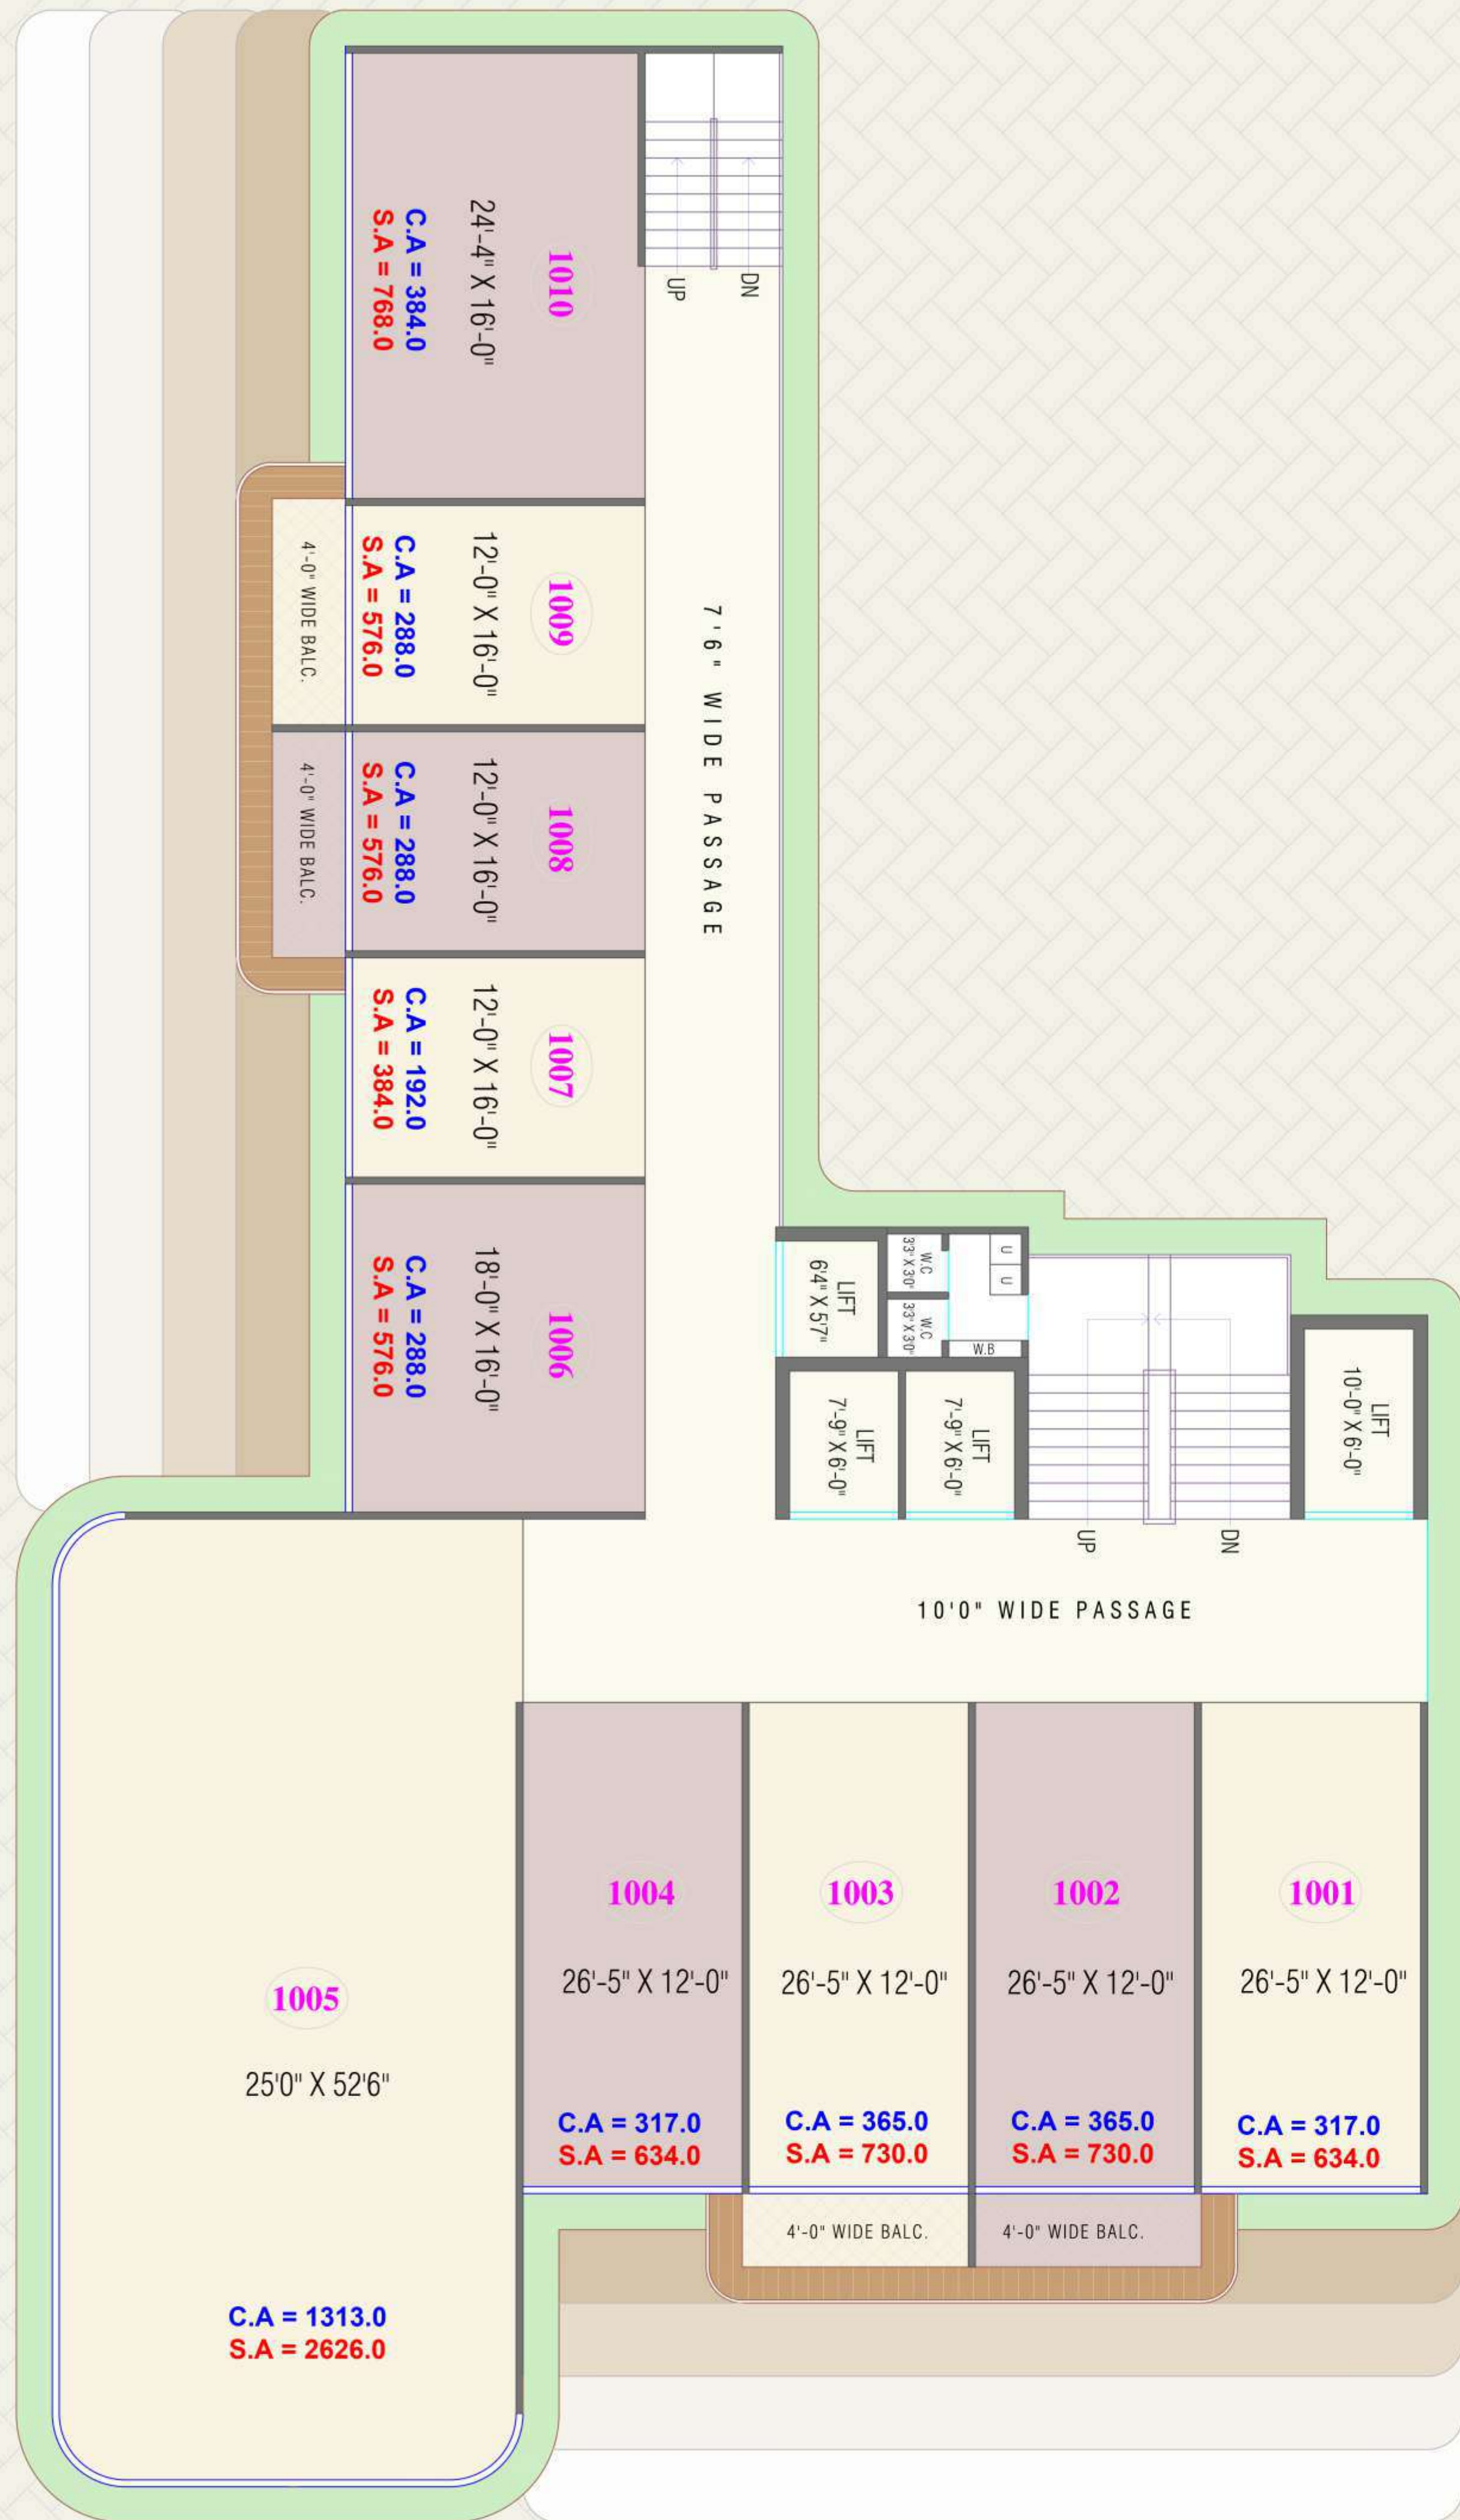

# વેદાન્ત Square

Showroom

Commercial

IT Park

18.0 M.T. WIDE ROAD

ENTRY & EXIT FOR RAMP

ENTRY & EXIT FOR FOYER

5'-0" WIDE OTTA

5'-0" WIDE OTTA

5'-0" WIDE OTTA

36.0 M.T. WIDE ROAD

18.0 M.T. WIDE ROAD

36.0 M.T. WIDE ROAD

18.0 M.T. WIDE ROAD

36.0 M.T. WIDE ROAD

18.0 M.T. WIDE ROAD

18.0 M.T. WIDE ROAD

36.0 M.T. WIDE ROAD

18.0 M.T. WIDE ROAD

36.0 M.T. WIDE ROAD

18.0 M.T. WIDE ROAD

36.0 M.T. WIDE ROAD

Showroom Commercial IT Park

18.0 M.T. WIDE ROAD

36.0 M.T. WIDE ROAD

18.0 M.T. WIDE ROAD

36.0 M.T. WIDE ROAD

Showroom

Commercial

IT Park

18.0 M.T. WIDE ROAD

36.0 M.T. WIDE ROAD