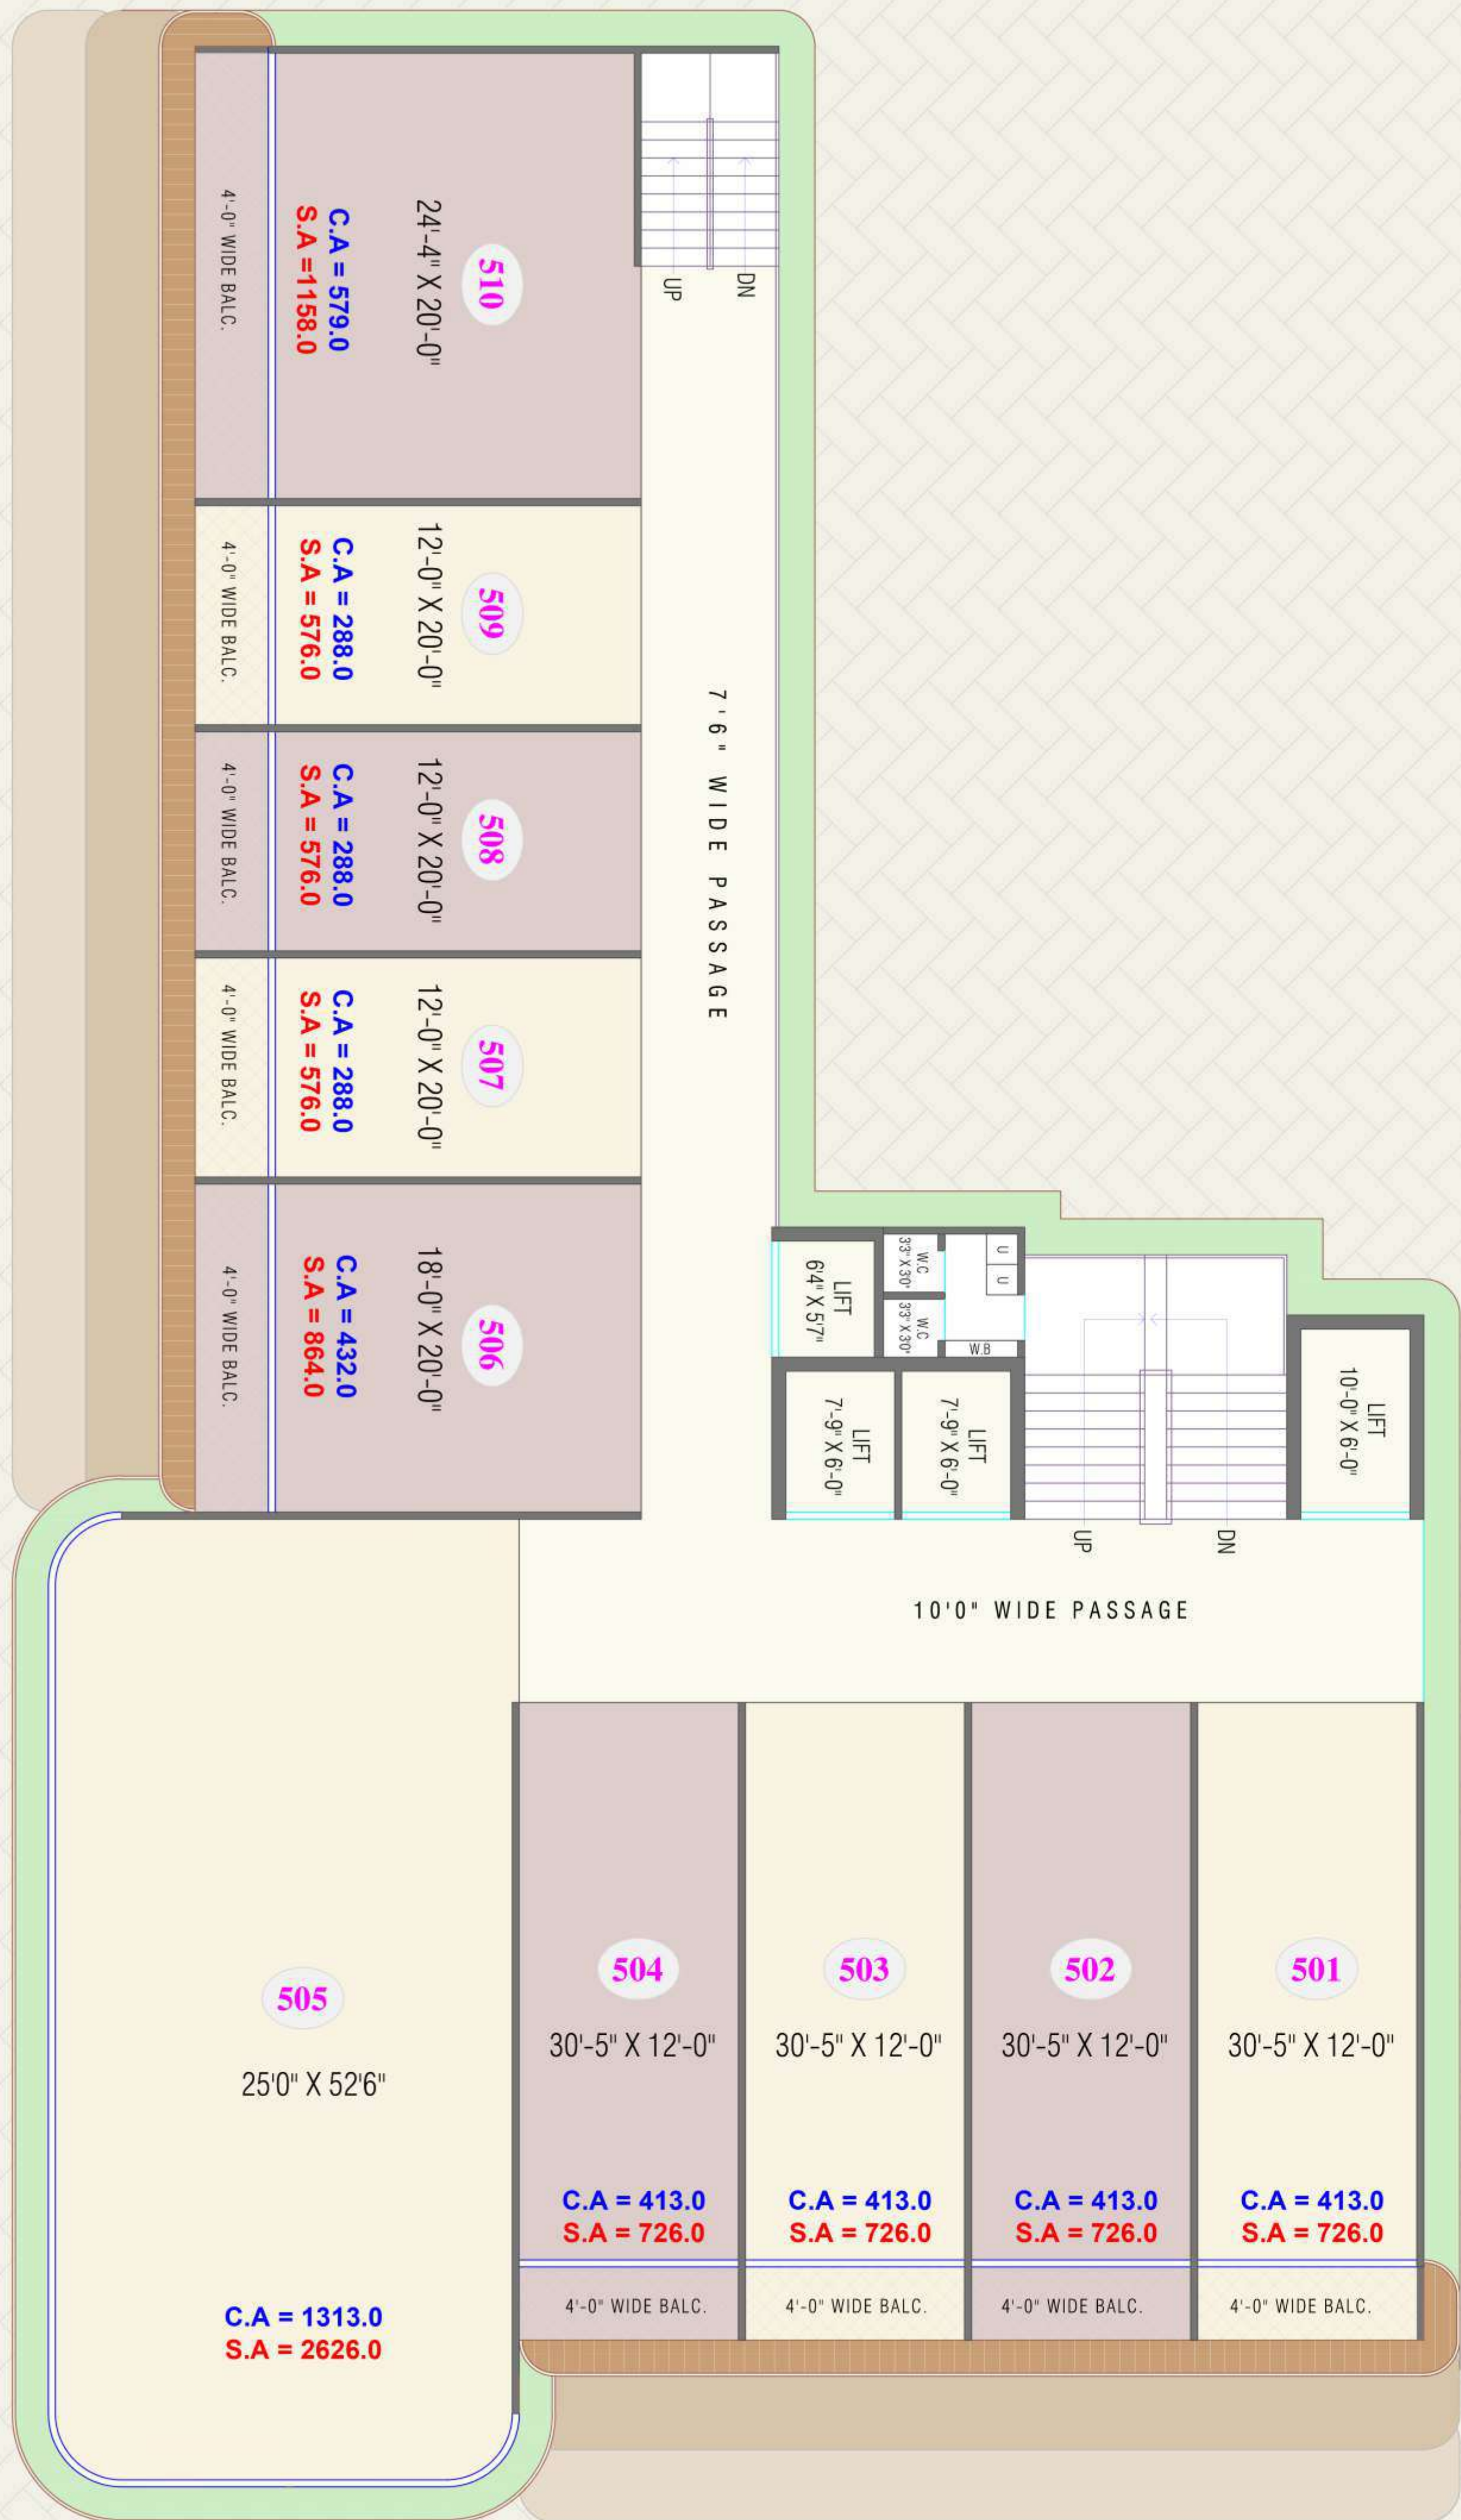

# વેદાન્ત Square

Showroom

Commercial

IT Park

18.0 M.T. WIDE ROAD

ENTRY & EXIT FOR RAMP

ENTRY & EXIT FOR FOYER

5'-0" WIDE OTTA

5'-0" WIDE OTTA

5'-0" WIDE OTTA

36.0 M.T. WIDE ROAD

18.0 M.T. WIDE ROAD

36.0 M.T. WIDE ROAD

18.0 M.T. WIDE ROAD

36.0 M.T. WIDE ROAD

18.0 M.T. WIDE ROAD

36.0 M.T. WIDE ROAD

18.0 M.T. WIDE ROAD

36.0 M.T. WIDE ROAD

18.0 M.T. WIDE ROAD

36.0 M.T. WIDE ROAD

Showroom Commercial IT Park

18.0 M.T. WIDE ROAD

36.0 M.T. WIDE ROAD

18.0 M.T. WIDE ROAD

36.0 M.T. WIDE ROAD

18.0 M.T. WIDE ROAD

36.0 M.T. WIDE ROAD

18.0 M.T. WIDE ROAD

36.0 M.T. WIDE ROAD

Showroom Commercial IT Park

18.0 M.T. WIDE ROAD